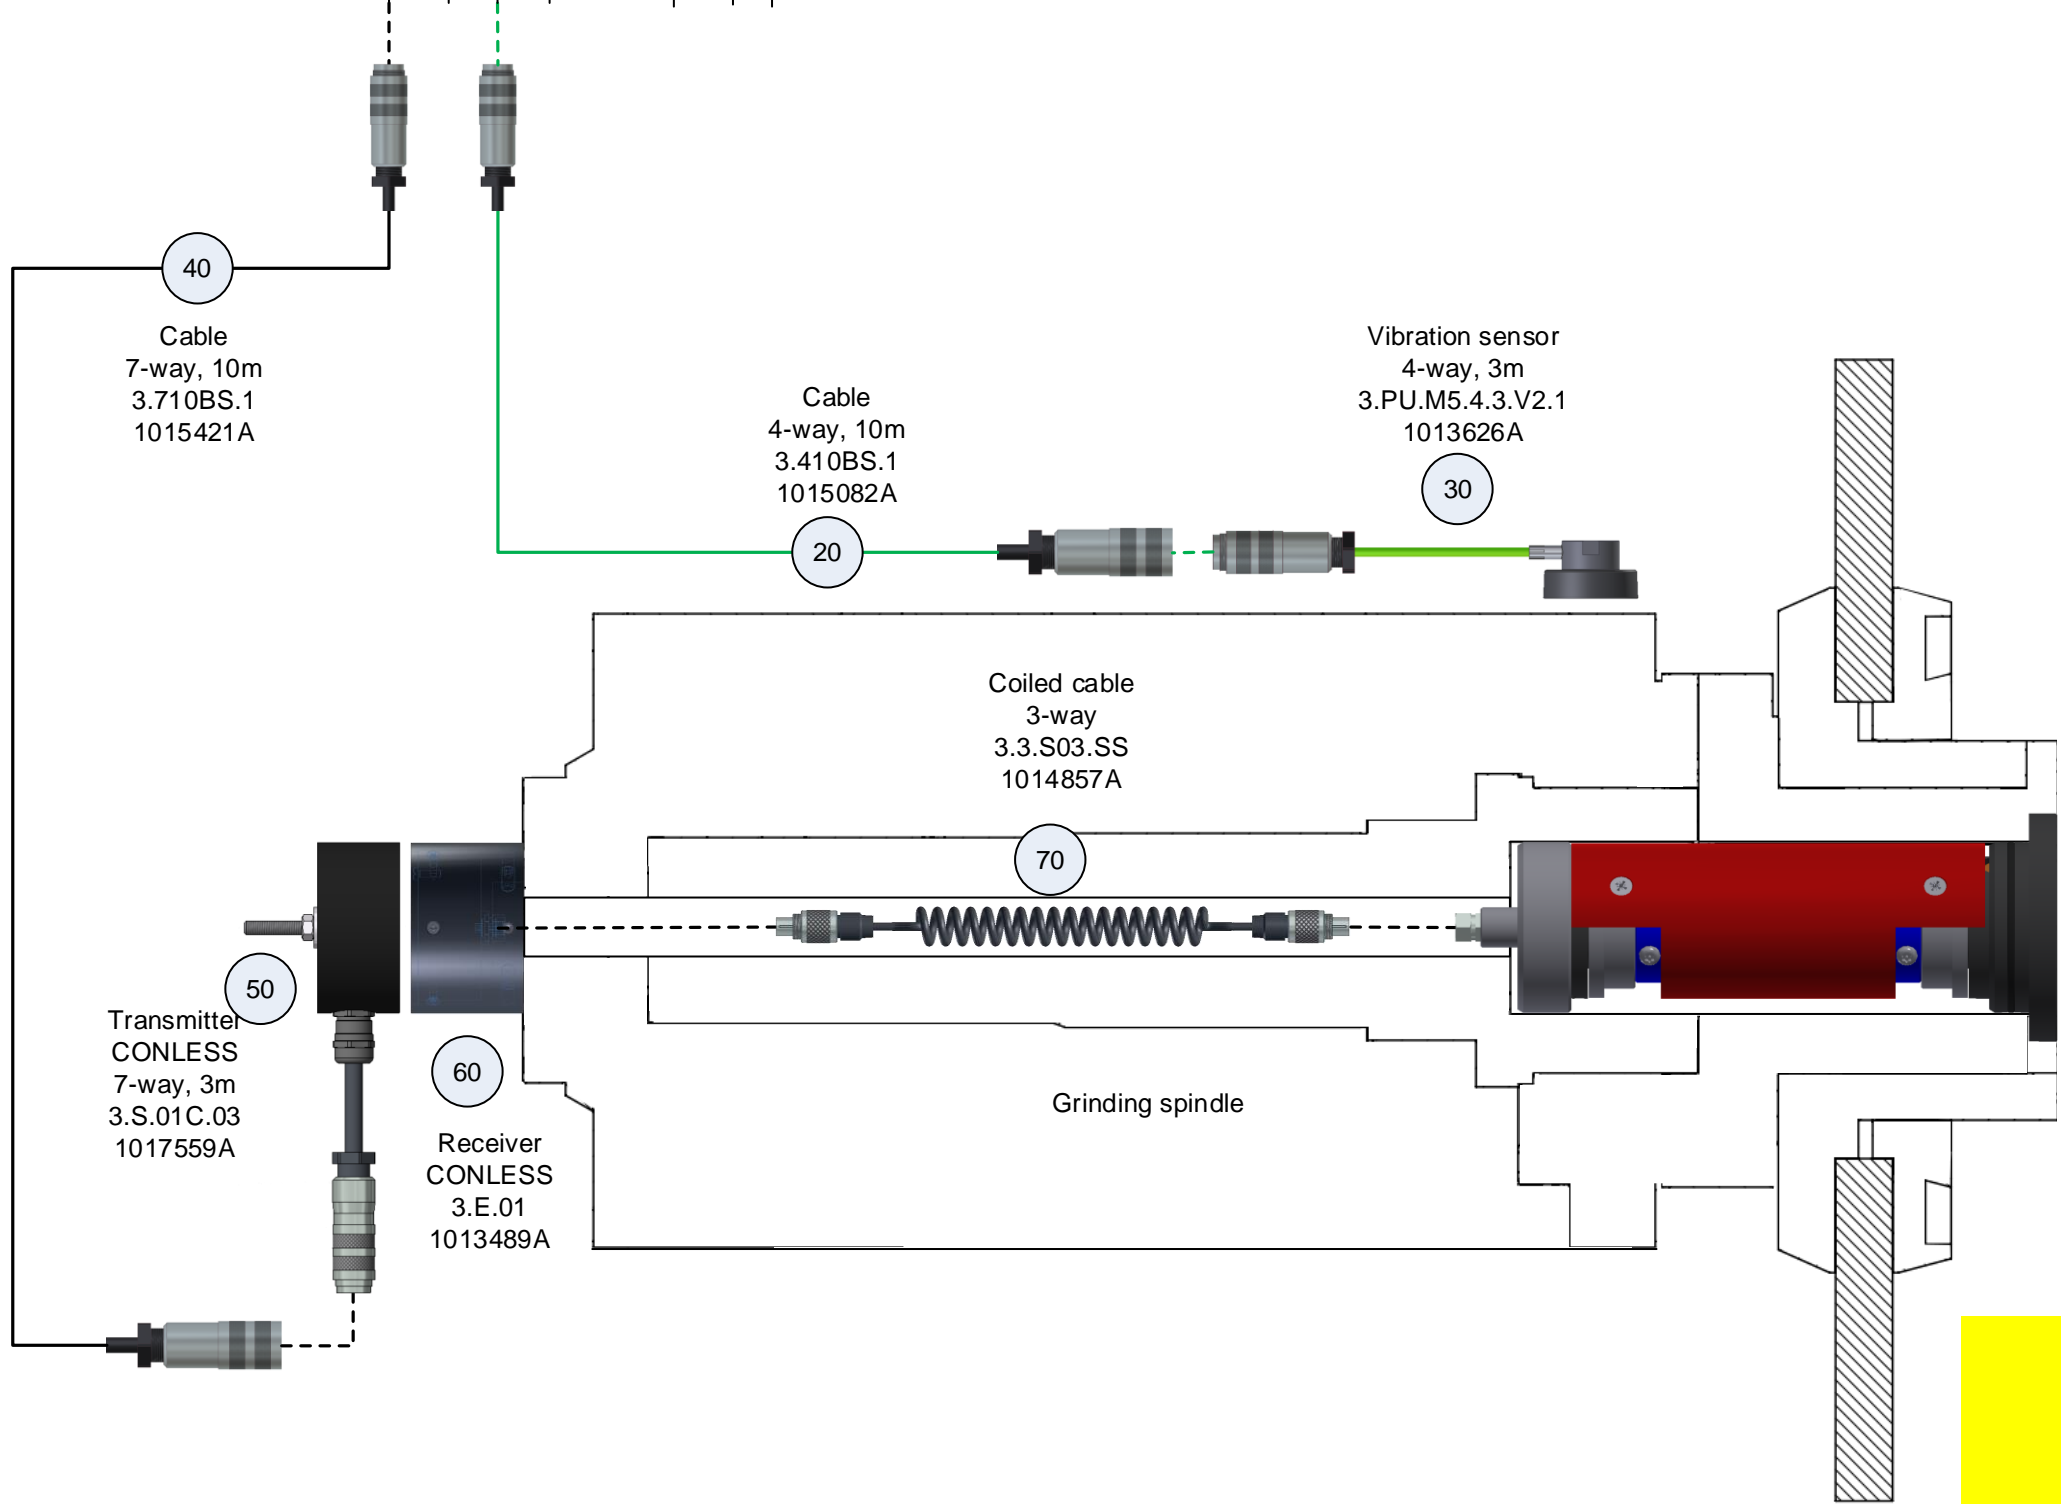

Balancing electronics
3.AB300P01.C
1015770A

10

**Automatic balancing system
AB300 with
external balancer type ISB form B**